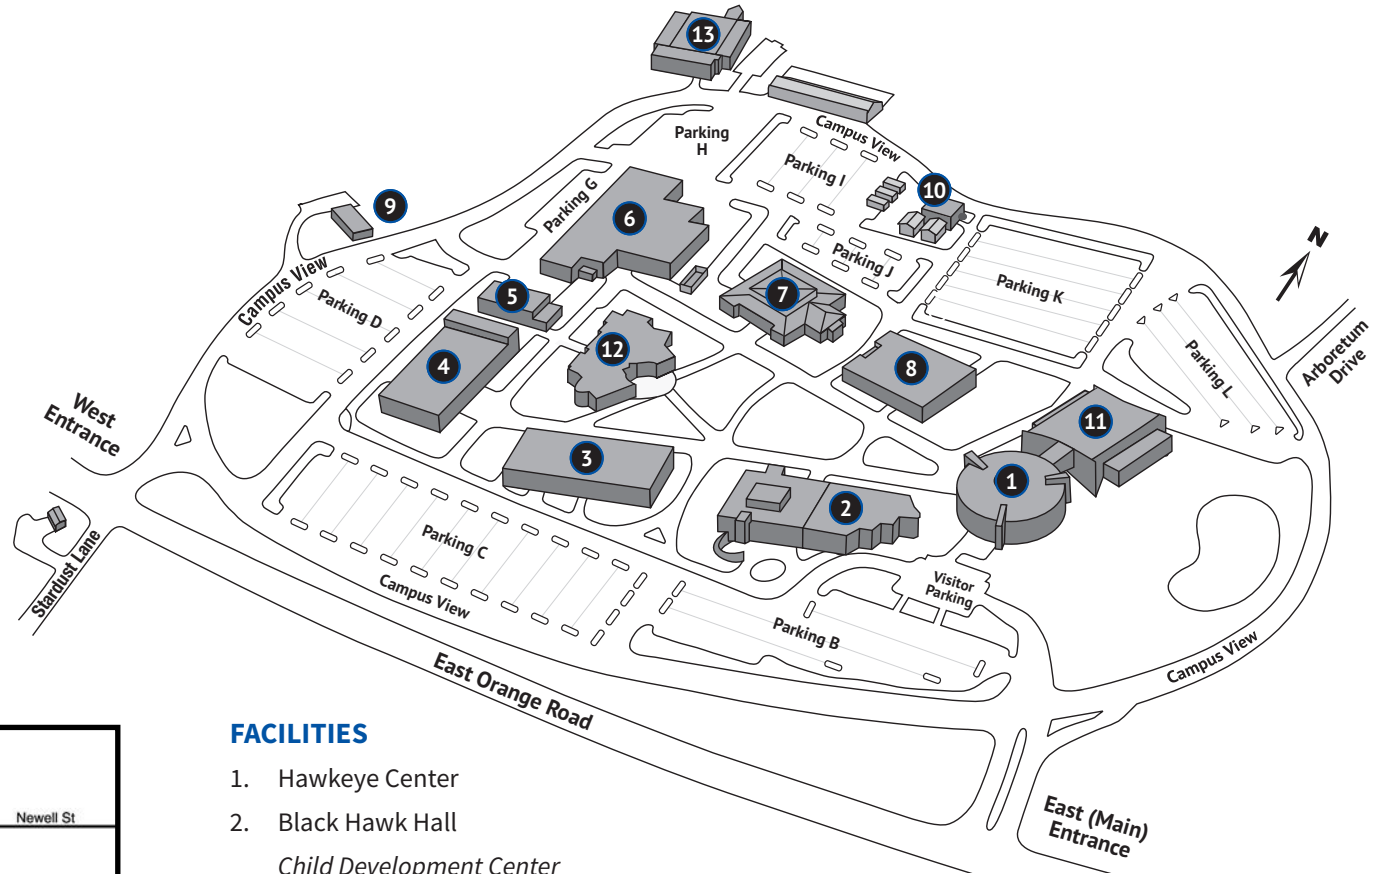

HAWKEYE COMMUNITY COLLEGE

MAIN CAMPUS

1501 East Orange Road
P.O. Box 8015
Waterloo, Iowa 50704-8015
319-296-4295
www.hawkeyecollege.edu

FACILITIES

- Hawkeye Center
- Black Hawk Hall
Child Development Center
- Bremer Hall
Advanced Technology and Business Center
- Buchanan Hall
- Physical Plant
- Butler Hall
- Tama Hall
- Grundy Hall
- Chickasaw Hall
- Fayette Hall
- Library/Classroom Facility
- Brock Student Center
- Health Education and Services Center
RedTail Athletics

- Automation and Robotics Center**
360 Westfield Avenue, Waterloo, IA 50701
319-296-4251
- Hawkeye Farm Lab**
5503 Hammond Avenue, Waterloo, IA 50701
319-296-4251
- Regional Iowa Law Enforcement Academy**
6315 Hammond Avenue, Waterloo, IA 50701
319-296-4429
- Regional Transportation Training Center**
6433 Hammond Avenue, Waterloo, IA 50701
319-296-4286
- Van G. Miller Adult Learning Center**
120 Jefferson Street, Waterloo, IA 50701
319-296-4278