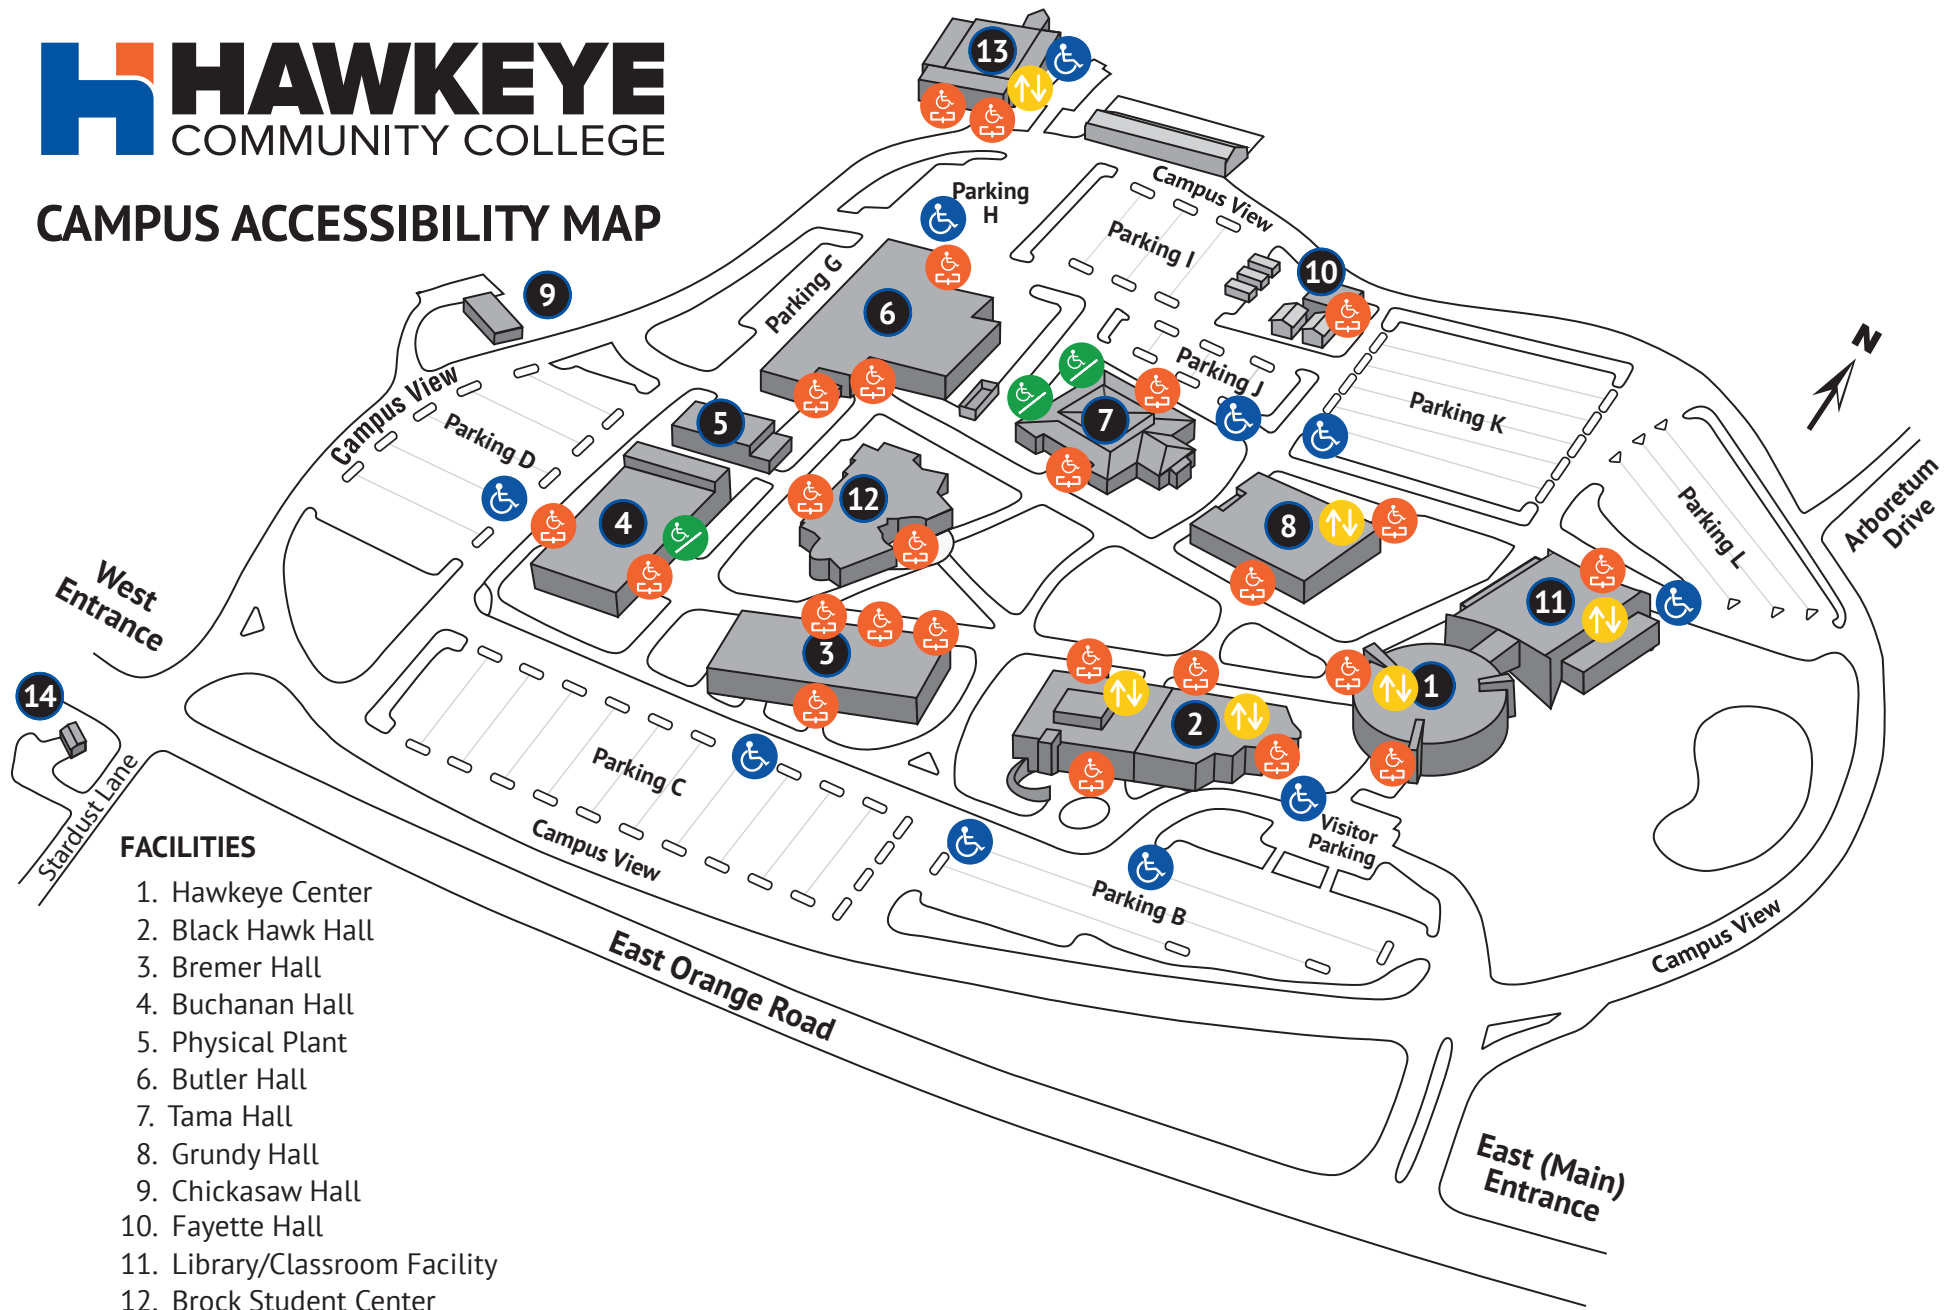

CAMPUS ACCESSIBILITY MAP

FACILITIES

1. Hawkeye Center
2. Black Hawk Hall
3. Bremer Hall
4. Buchanan Hall
5. Physical Plant
6. Butler Hall
7. Tama Hall
8. Grundy Hall
9. Chickasaw Hall
10. Fayette Hall
11. Library/Classroom Facility
12. Brock Student Center
13. Health Education and Services Center
14. RedTail Athletics

-  Power Entrance
-  Handicapped Parking
-  Accessible Entrance
-  Elevator