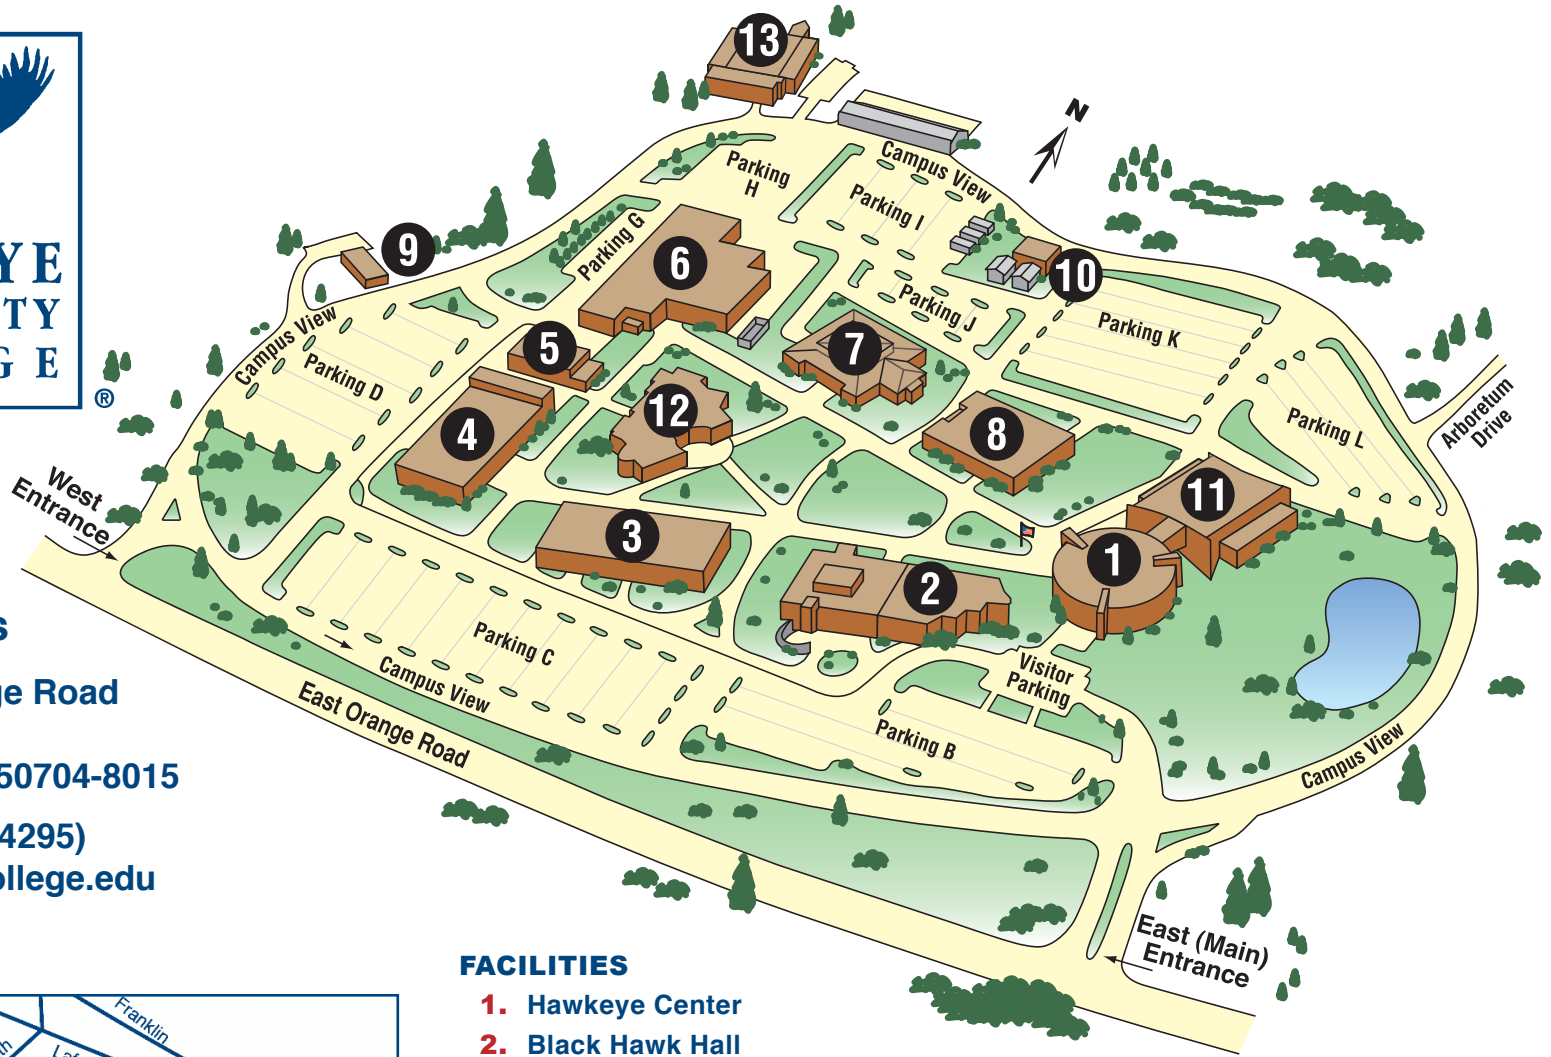

Main Campus

1501 East Orange Road
 P.O. Box 8015
 Waterloo, Iowa 50704-8015
 319-296-HAWK (4295)
 www.hawkeyecollege.edu

FACILITIES

- | | |
|---------------------------|---|
| 1. Hawkeye Center | 9. Chickasaw Hall |
| 2. Black Hawk Hall | 10. Fayette Hall |
| 3. Bremer Hall | 11. Library/Classroom Facility |
| 4. Buchanan Hall | 12. Brock Student Center |
| 5. Physical Plant | 13. Health Education and Services Center |
| 6. Butler Hall | |
| 7. Tama Hall | |
| 8. Grundy Hall | |

● **Hawkeye Farm Lab**
 5503 Hammond Avenue, Waterloo, IA 50701
 319-296-4251

■ **Hawkeye Child Development Center**
 1501 East Orange Road, Waterloo, IA 50701
 (located across the street from the main campus)
 319-296-4245