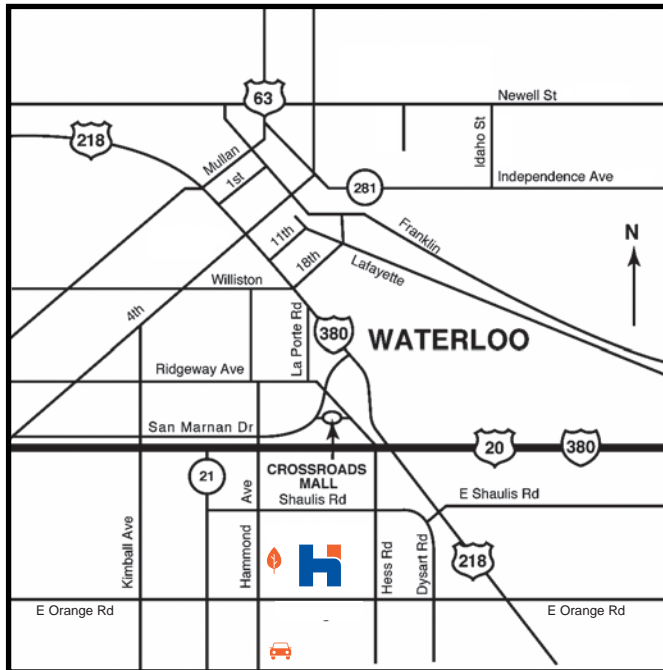

# HAWKEYE COMMUNITY COLLEGE

## MAIN CAMPUS

1501 East Orange Road  
P.O. Box 8015  
Waterloo, Iowa 50704-8015

319-296-HAWK (4295)  
www.hawkeyecollege.edu

## FACILITIES

- |  |  |
|--|--|
| 1. Hawkeye Center  | 6. Butler Hall                           |
| 2. Black Hawk Hall<br><i>Child Development Center</i>  | 7. Tama Hall                             |
| 3. Bremer Hall   | 8. Grundy Hall                           |
| 4. Buchanan Hall<br><i>Advanced Technology and Business Center</i><br><i>Dislocated Worker Transition Center</i> | 9. Chickasaw Hall                        |
| 5. Physical Plant  | 10. Fayette Hall                         |
|  | 11. Library/Classroom Facility           |
|  | 12. Brock Student Center                 |
|  | 13. Health Education and Services Center |
|  | 14. RedTail Athletics                    |