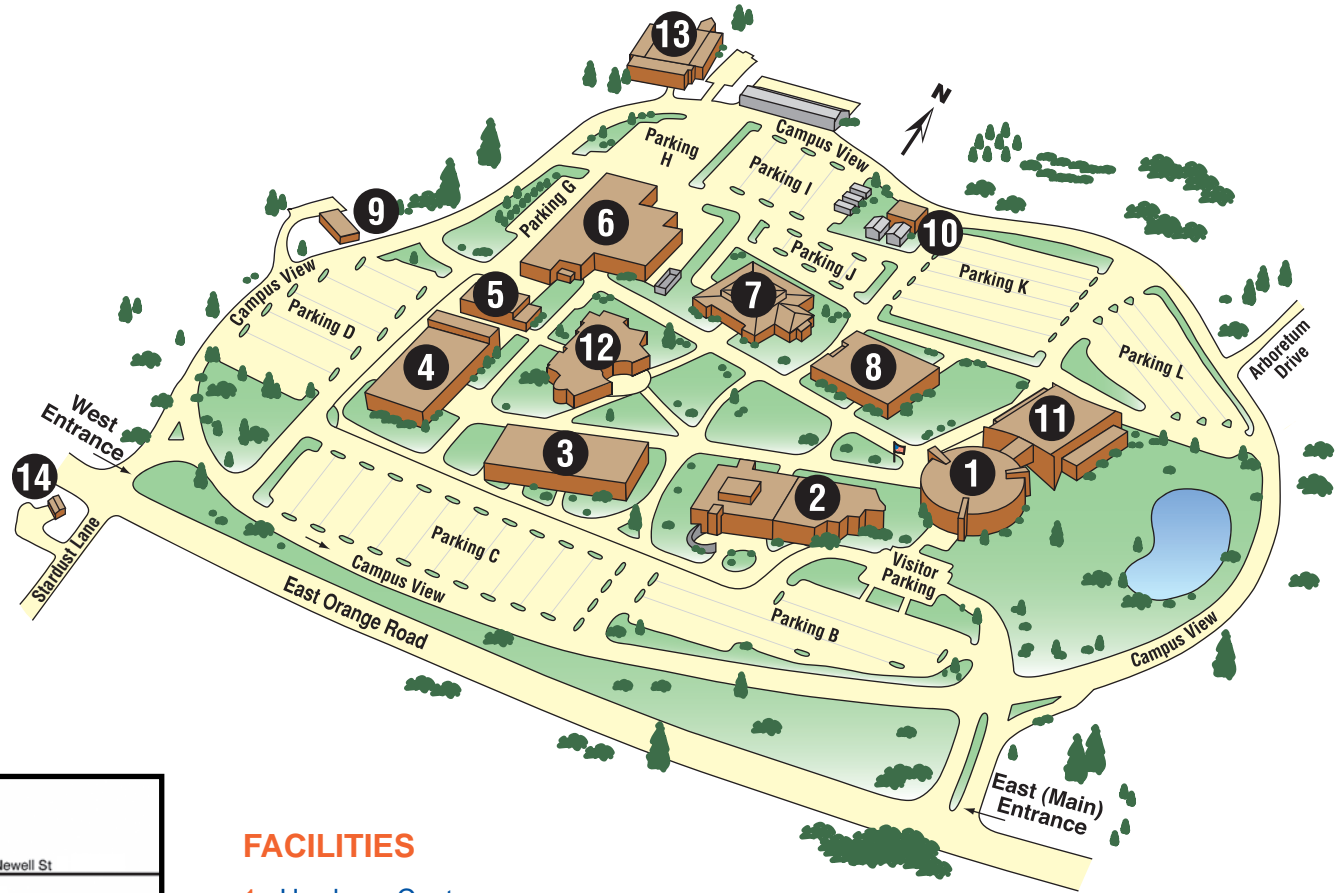

# HAWKEYE COMMUNITY COLLEGE

## MAIN CAMPUS

1501 East Orange Road  
P.O. Box 8015  
Waterloo, Iowa 50704-8015

319-296-HAWK (4295)  
www.hawkeyecollege.edu

## FACILITIES

- |  |  |
|--|--|
| 1. Hawkeye Center  | 6. Butler Hall                           |
| 2. Black Hawk Hall<br><i>Child Development Center</i>  | 7. Tama Hall                             |
| 3. Bremer Hall   | 8. Grundy Hall                           |
| 4. Buchanan Hall<br><i>Advanced Technology and Business Center</i><br><i>Dislocated Worker Transition Center</i> | 9. Chickasaw Hall                        |
| 5. Physical Plant  | 10. Fayette Hall                         |
|  | 11. Library/Classroom Facility           |
|  | 12. Brock Student Center                 |
|  | 13. Health Education and Services Center |
|  | 14. RedTail Athletics                    |

 **Hawkeye Farm Lab**  
5503 Hammond Avenue, Waterloo, IA 50701  
319-296-4251

 **Regional Transportation Training Center**  
6433 Hammond Avenue, Waterloo, IA 50701  
319-296-4286