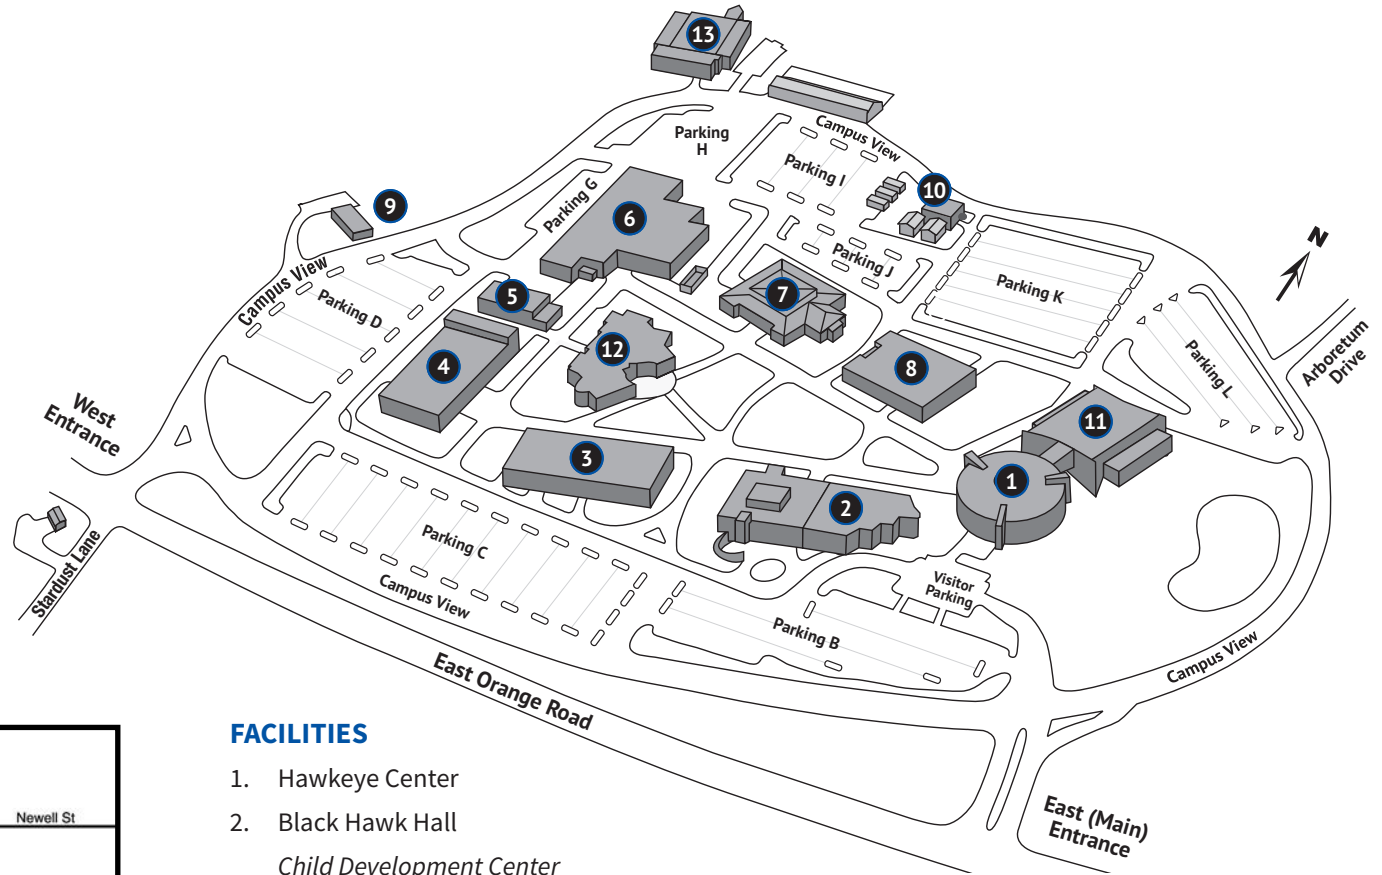

HAWKEYE COMMUNITY COLLEGE

MAIN CAMPUS

1501 East Orange Road
P.O. Box 8015
Waterloo, Iowa 50704-8015
319-296-4295
www.hawkeyecollege.edu

FACILITIES

- Hawkeye Center
- Black Hawk Hall
Child Development Center
- Bremer Hall
Advanced Technology and Business Center
- Buchanan Hall
- Physical Plant
- Butler Hall
- Tama Hall
- Grundy Hall
- Chickasaw Hall
- Fayette Hall
- Library/Classroom Facility
- Brock Student Center
- Health Education and Services Center
RedTail Athletics

- Automation and Robotics Center**
360 Westfield Avenue, Waterloo, IA 50701
319-296-4251
- Hawkeye Farm Lab**
5503 Hammond Avenue, Waterloo, IA 50701
319-296-4251
- Regional Iowa Law Enforcement Academy**
6315 Hammond Avenue, Waterloo, IA 50701
319-296-4429
- Regional Transportation Training Center**
6433 Hammond Avenue, Waterloo, IA 50701
319-296-4286
- Van G. Miller Adult Learning Center**
120 Jefferson Street, Waterloo, IA 50701
319-296-4278